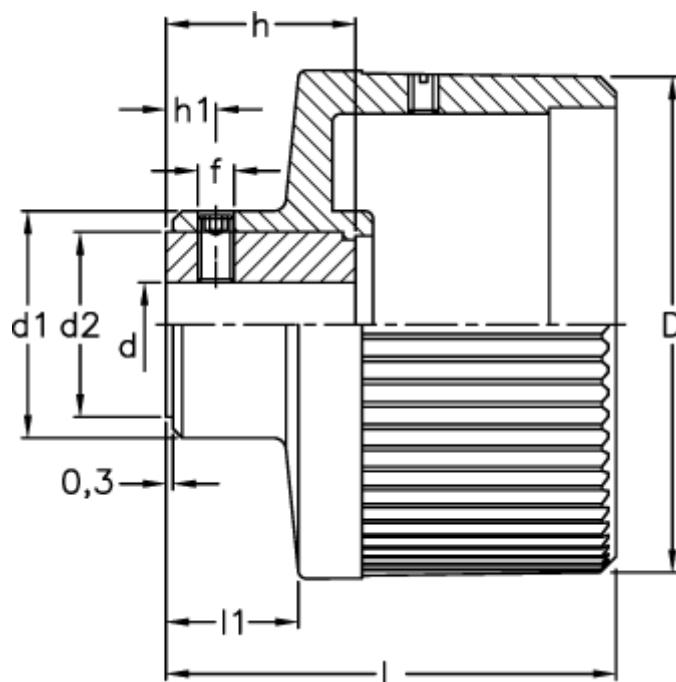

Article number: 2307030201

Description: E+G Knurled knob
IZN.80-GXX2-A12

Measures

D	= 79	l1 = 17
d1	= 33	
d2	= 26	
d H7	= 12	
f	= M5	
h	= 24	
h1	= 6	
L	= 57	